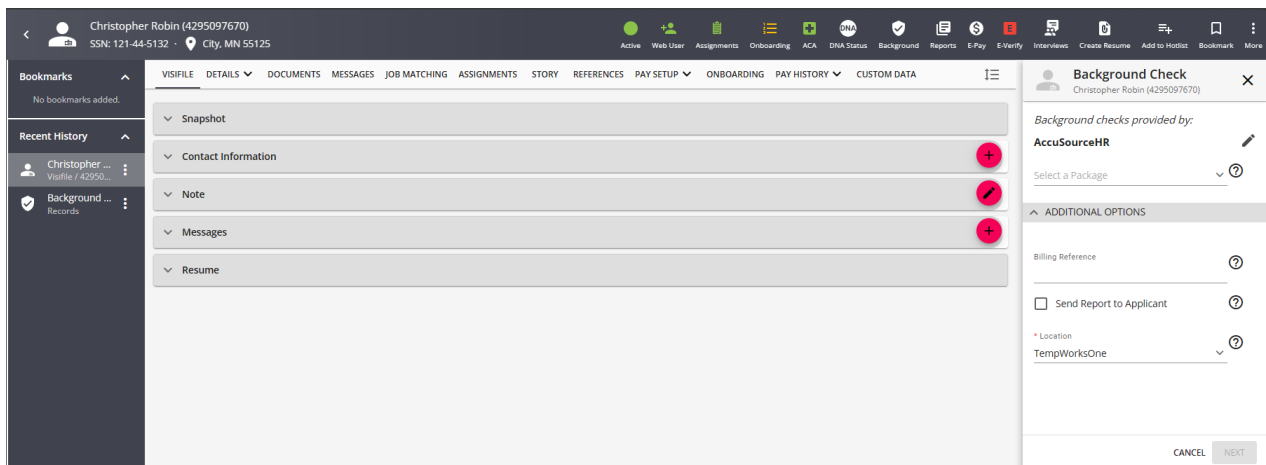

AccuSourceHR Overview

Last Modified on 05/16/2024 2:53 pm CDT

TempWorks & AccuSourceHR (Formerly PeopleG2)

Beyond allows users to integrate AccuSourceHR (formerly PeopleG2) for ease of running background checks, criminal records, etc. while seamlessly adding the information back into the database for quick review.

Want to learn more about AccuSourceHR? Check out their website: <https://www.accusourcehr.com/>

Looking to Learn More About Our Integration?

AccuSourceHR & Beyond

- [Beyond - Background Check Providers and Setup](#)
- [Beyond - How to Run a Background Check](#)
- [Beyond - Reviewing Background Check Statuses](#)

Related Articles