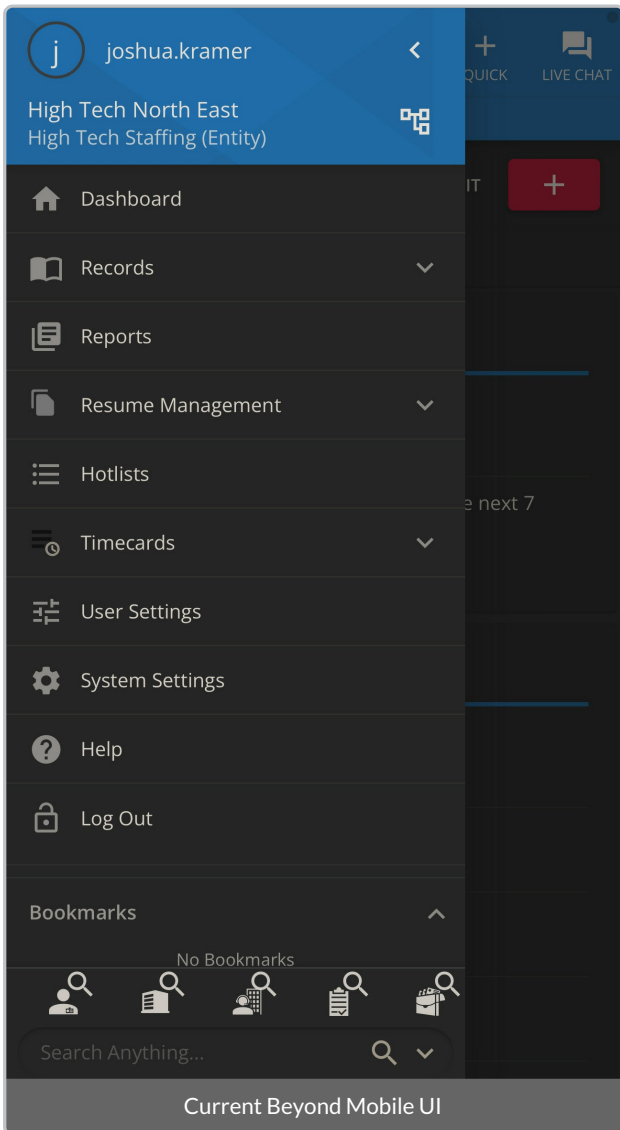

The Beyond mobile experience is now streamlined and provides a more efficient way of navigation: