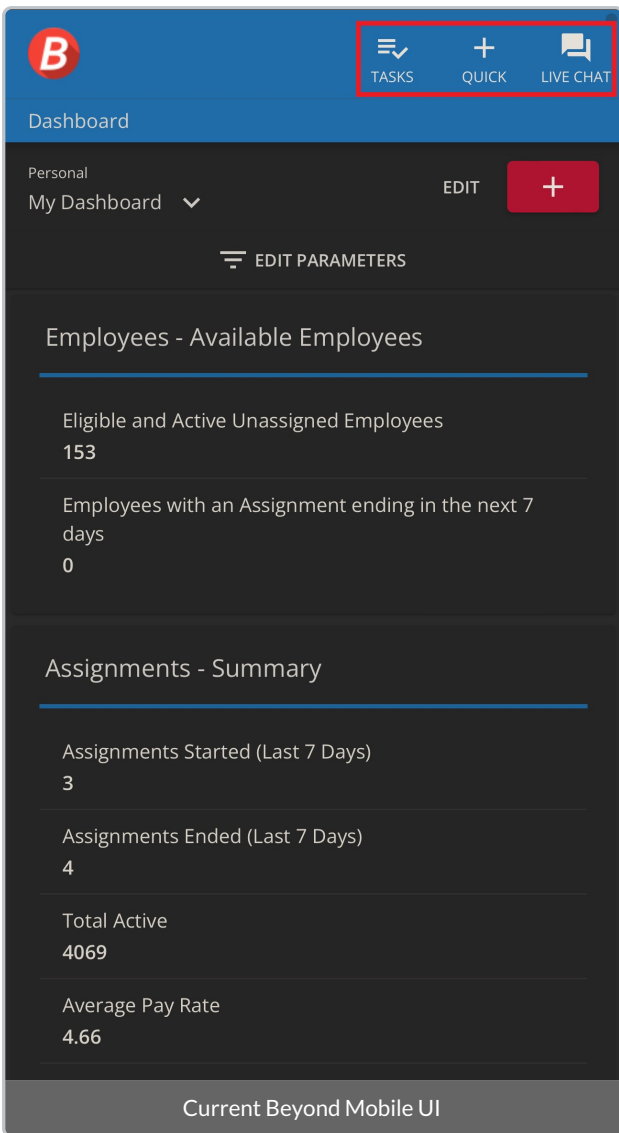

You will be able to select up to 12 charms to view within the header. Attempting to select more than 12 will prompt a message stating, "Maximum number of charms reached".

Modern Look and Feel

The header options have all moved to the left side of the screen, allowing for a more seamless interactive experience:

ADA Compliant

With the addition of default Beyond themes for primary and secondary colors, regardless of your choice, Beyond will remain ADA compliant:

Improved Mobile Experience

The Beyond mobile experience is now streamlined and provides a more efficient way of navigation: