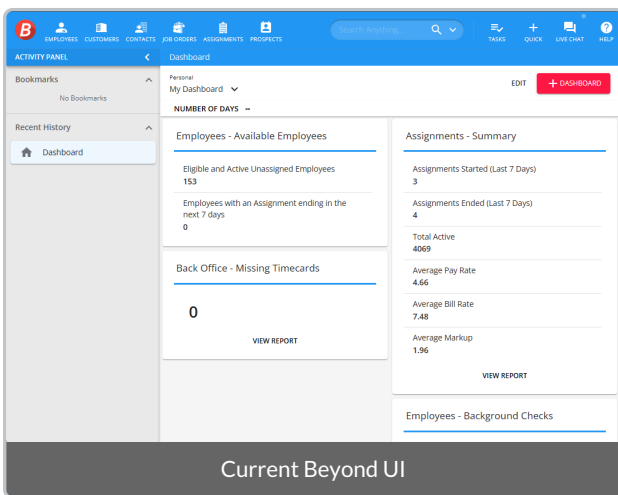

- Creating a modern look and feel.
- Ensuring Beyond is ADA compliant with the introduction of themes.
- Improving navigation and usability on mobile devices.

Note Once the UI/UX refresh has been released, your Charms will need to be re-ordered based on your preferences.

You will be able to select up to 12 charms to view within the header. Attempting to select more than 12 will prompt a message stating, "Maximum number of charms reached".

Modern Look and Feel

The header options have all moved to the left side of the screen, allowing for a more seamless interactive experience: