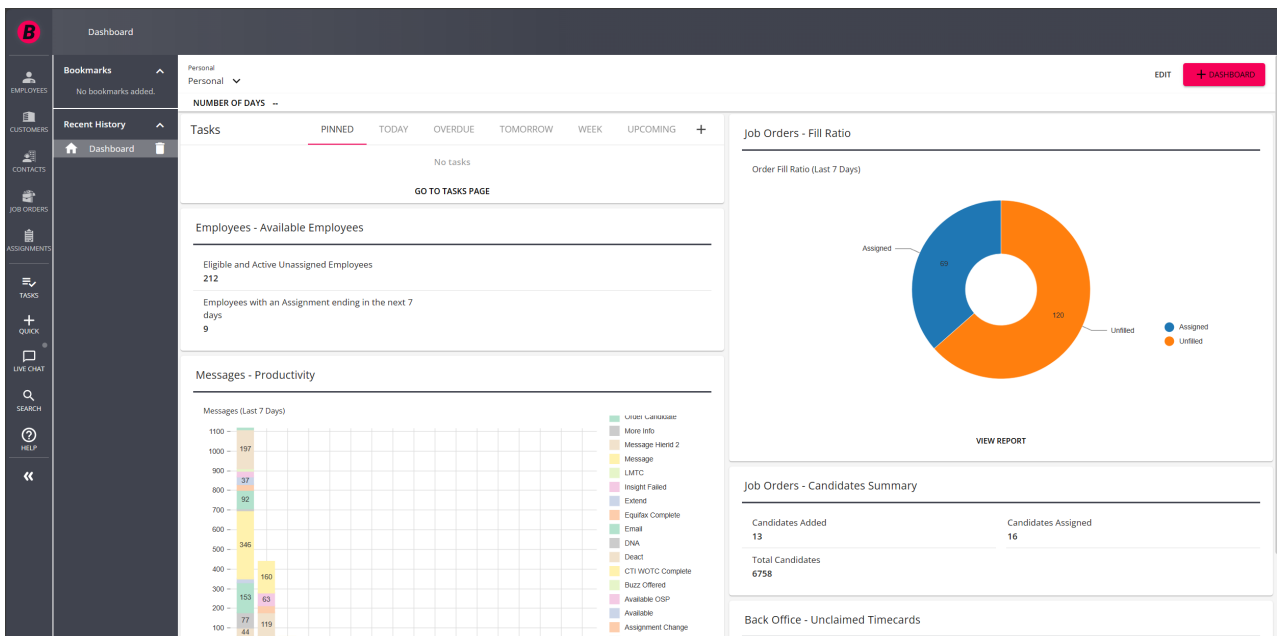

Beyond - UI/UX Improvements Overview

Last Modified on 04/04/2024 2:39 pm CDT

Overview

On 4/19/2024, Beyond is getting a fresh coat of paint!

The improved Beyond UI/UX comes with the following enhancements:

- Creating a modern look and feel.
- Ensuring Beyond is ADA compliant with the introduction of themes.
- Improving navigation and usability on mobile devices.