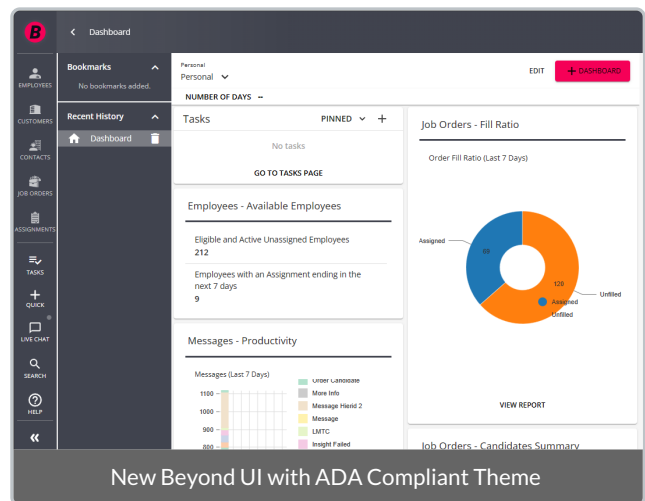

You will be able to select up to 12 charms to view within the header. Attempting to select more than 12 will prompt a message stating, "Maximum number of charms reached".

Modern Look and Feel

The header options have all moved to the left side of the screen, allowing for a more seamless interactive experience:

ADA Compliant

With the addition of default Beyond themes for primary and secondary colors, regardless of your choice, Beyond will remain ADA compliant:

Improved Mobile Experience

The Beyond mobile experience is now streamlined and provides a more efficient way of navigation: