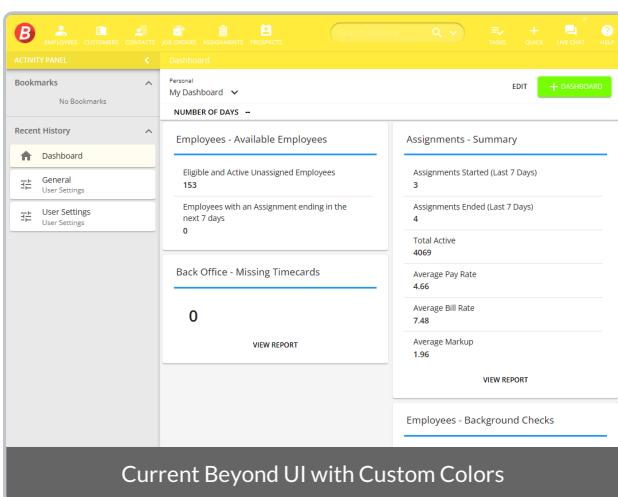

You will be able to select up to 12 charms to view within the header. Attempting to select more than 12 will prompt a message stating, "Maximum number of charms reached".

Modern Look and Feel

The header options have all moved to the left side of the screen, allowing for a more seamless interactive experience:

ADA Compliant

With the addition of default Beyond themes for primary and secondary colors, regardless of your choice, Beyond will remain ADA compliant:

Improved Mobile Experience

The Beyond mobile experience is now streamlined and provides a more efficient way of navigation: