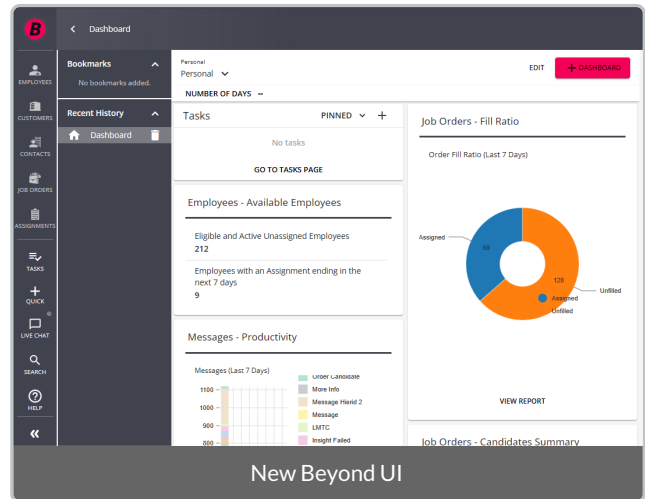

- Creating a modern look and feel.
- Ensuring Beyond is ADA compliant with the introduction of themes.
- Improving navigation and usability on mobile devices.

Note Once the UI/UX refresh has been released, your Charms will need to be re-ordered based on your preferences.

You will be able to select up to 12 charms to view within the header. Attempting to select more than 12 will prompt a message stating, "Maximum number of charms reached".

Modern Look and Feel

The header options have all moved to the left side of the screen, allowing for a more seamless interactive experience: